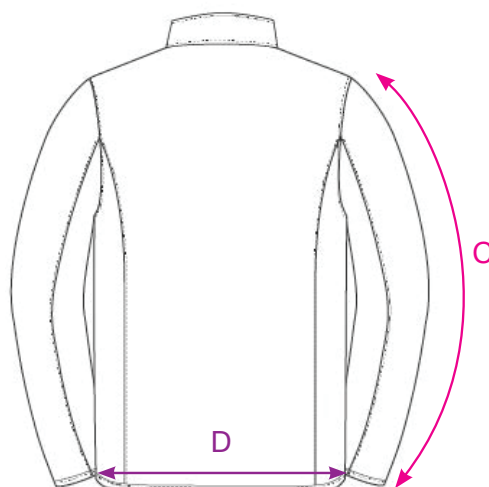

## MEASUREMENT SHEET/SIZE SPEC

### 0200915 CLASSIC SOFTSHELL LADY

FRONT

BACK

MEASUREMENT IN CM	XS/34	S/36	M/38	L/40	XL/42	XXL/44	3XL/46
A - BODYLENGTH FRONT	60	62	64	66	68	70	72
B - 1/2 CHEST WIDTH	46	49	53	57	61	67	73
C - SLEEVELENGTH	63	64	65	66	67	68	69
D - 1/2 BOTTOM	46	49	53	57	61	67	73

Sizing chart is in centimeters and sizing is subject to a market accepted tolerance.  
No rights may be derived from this sizing chart.