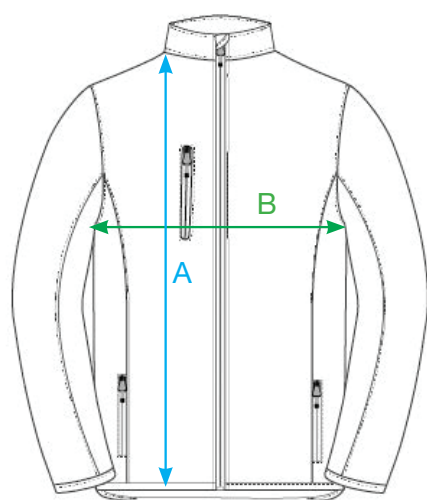

## MEASUREMENT SHEET/SIZE SPEC

### 0200915 CLASSIC SOFTSHELL LADY

FRONT

BACK

MEASUREMENT IN CM	XS/34	S/36	M/38	L/40	XL/42	XXL/44	3XL/46
A - BODYLENGTH FRONT	60	62	64	66	68	70	72
B - 1/2 CHEST WIDTH	46	49	53	57	61	67	73
C - SLEEVELENGTH	63	64	65	66	67	68	69
D - 1/2 BOTTOM	46	49	53	57	61	67	73

Sizing chart is in centimeters and sizing is subject to a market accepted tolerance.  
No rights may be derived from this sizing chart.