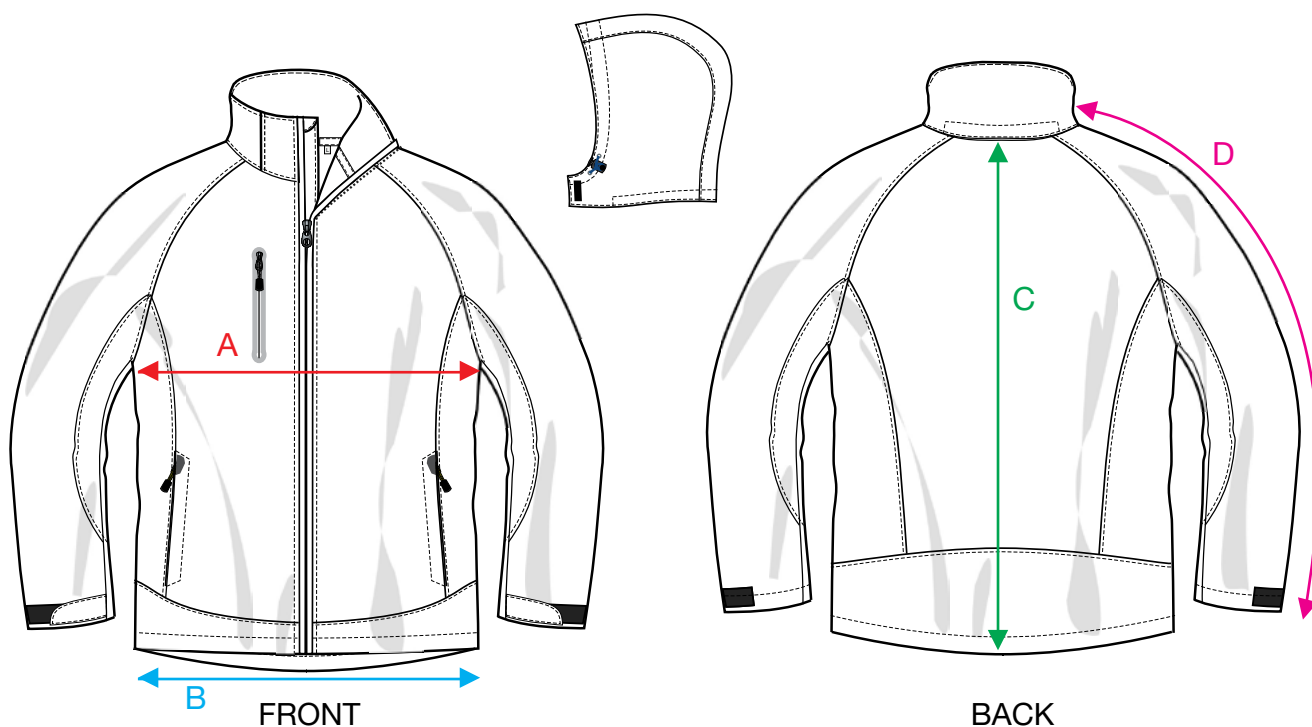

MEASUREMENT SHEET/SIZE SPEC

020927 MILFORD JACKET

MEASUREMENT IN CM	XS	S	M	L	XL	XXL	3XL	4XL
A - 1/2 CHEST	48	52	56	60	64	70	76	82
B - 1/2 BOTTOM	45	49	53	57	61	67	73	79
C - BODYLENGTH BACK	67	70	73	76	79	82	84	86
D - SHOULDER + SLEEVELENGTH	78,5	80,5	82,5	84,5	86,5	88,5	90,5	92,5

Sizing chart is in centimeters and sizing is subject to a market accepted tolerance. No rights may be derived from this sizing chart.