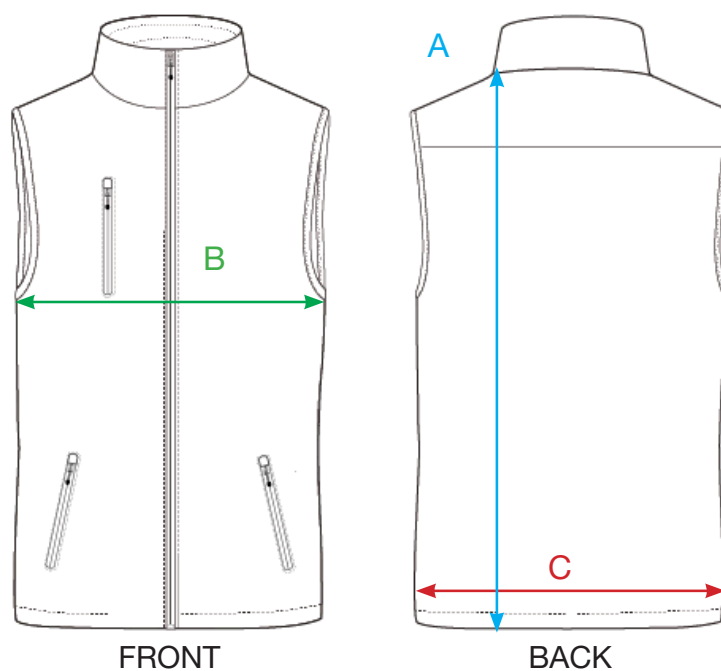

MEASUREMENT SHEET/SIZE SPEC

020958 PADDED SOFTSHELL VEST

MEASUREMENT IN CM	XS	S	M	L	XL	XXL	3XL	4XL
A - CB LENGTH	65	68	71	74	77	80	82	84
B - 1/2 CHEST WIDTH	48	52	56	60	64	70	76	82
C - 1/2 BOTTOM STRETCHED	45	49	53	57	61	67	73	79

Sizing chart is in centimeters and sizing is subject to a market accepted tolerance. No rights may be derived from this sizing chart.