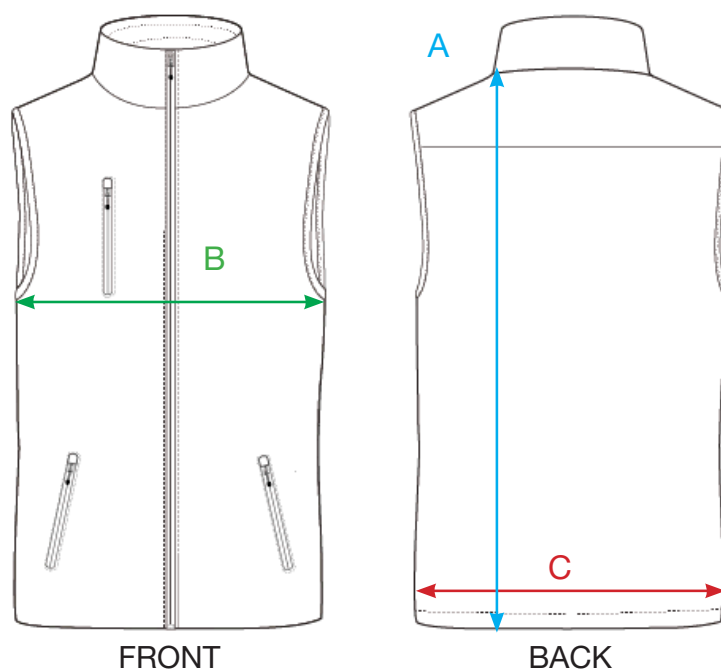

MEASUREMENT SHEET/SIZE SPEC

020959 PADDED SOFTSHELL VEST LADIES

FRONT

BACK

MEASUREMENT IN CM	XS	S	M	L	XL	XXL
A - CB LENGTH	60	62	64	66	68	70
B - 1/2 CHEST WIDTH	47	49	52	55	59	64
C - 1/2 BOTTOM STRETCHED	47	49	52	55	59	64

Sizing chart is in centimeters and sizing is subject to a market accepted tolerance. No rights may be derived from this sizing chart.