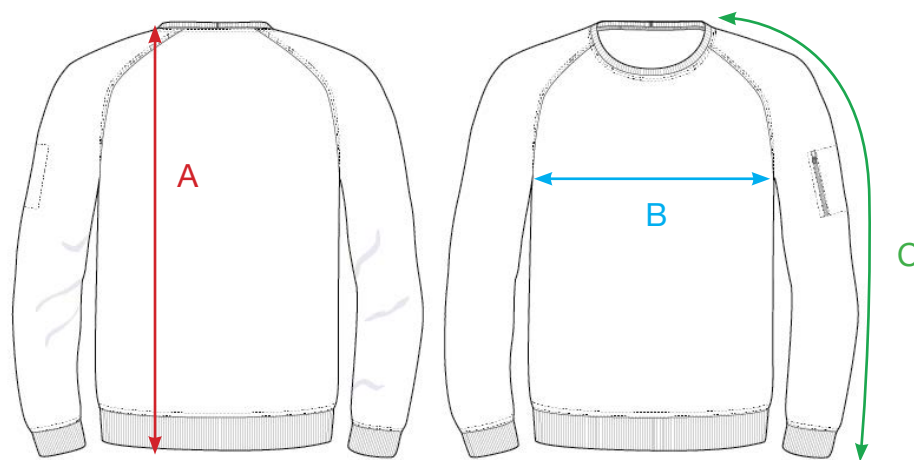

MEASUREMENT SHEET/SIZE SPEC

021010 BASIC ACTIVE ROUNDNECK

CLIQUE
REG. TRADEMARK

MEASUREMENT IN CM	XS	S	M	L	XL	XXL	3XL	4XL
A - BODYLENGTH fr HPS	66	69	72	75	78	81	84	87
B - 1/2 CHEST	46	50	54	59	64	69	75	81
C - SLEEVE LENGTH fr HSP	76	78	80	82	84,5	87	89,5	91,5

Sizing chart is in centimeters and sizing is subject to a market accepted tolerance.
No rights may be derived from this sizing chart.

CLIQUE
REG. TRADEMARK