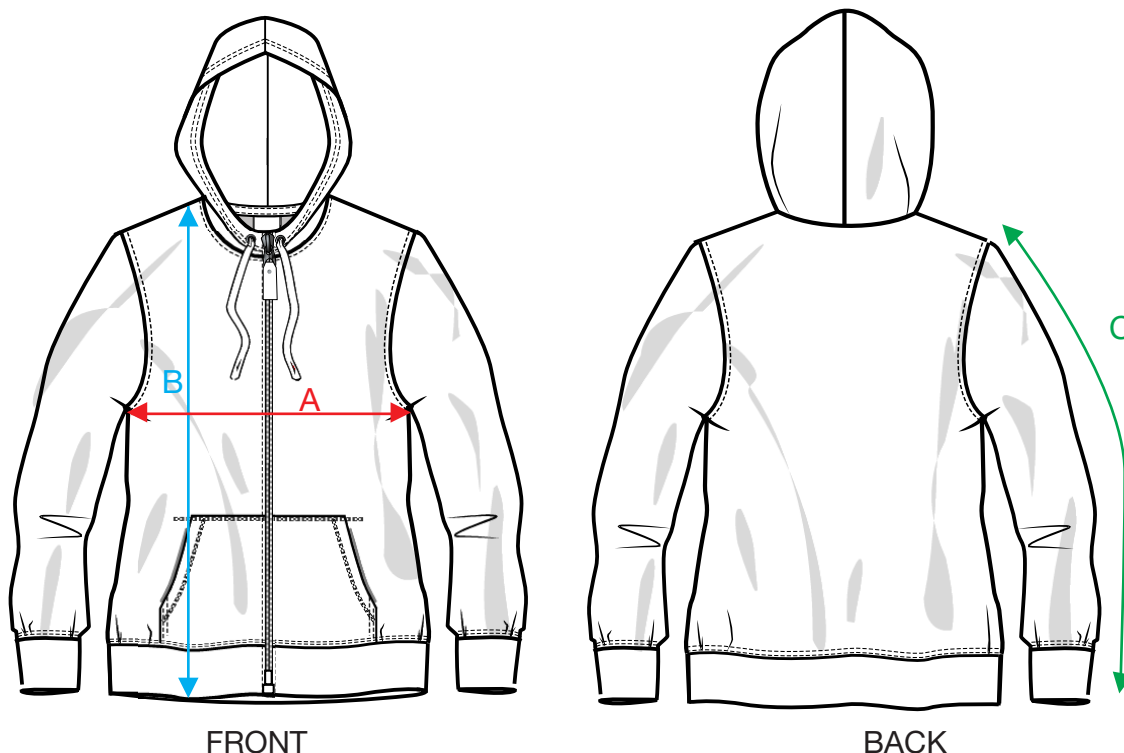

## MEASUREMENT SHEET/SIZE SPEC

### 021045 CLASSIC HOODY FULL ZIP LADIES

MEASUREMENT IN CM	XS/34	S/36	M/38	L/40	XL/42	XXL/44
A - 1/2 CHEST	44	47	50	54	58	62
B - BODYLENGTH FRONT HPS	61	63	65	67	69	71
C - SLEEVELENGTH	61	62,5	64	64	65	65

Sizing chart is in centimeters and sizing is subject to a market accepted tolerance. No rights may be derived from this sizing chart.