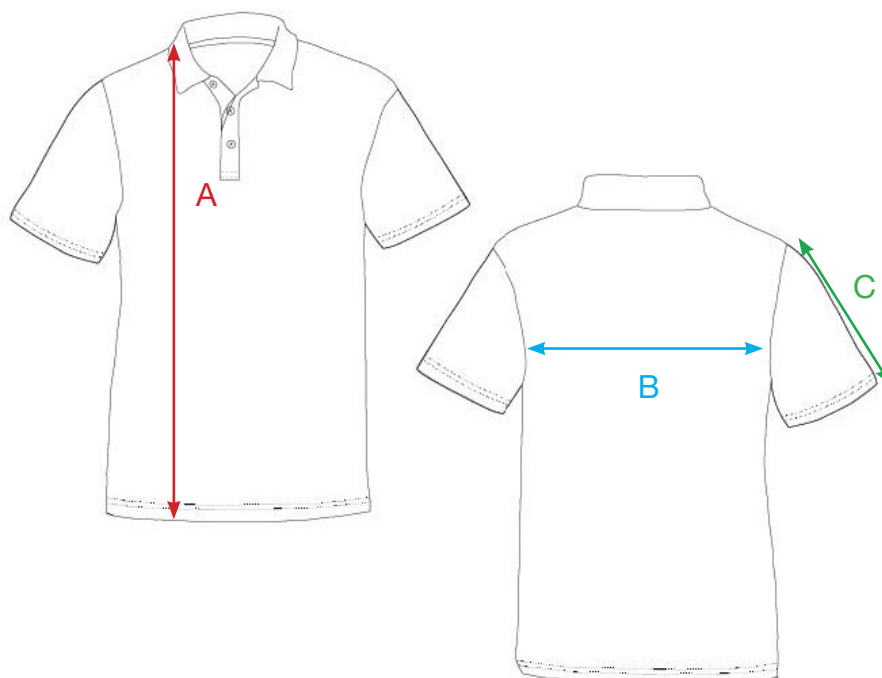

MEASUREMENT SHEET/SIZE SPEC

028254 BASIC ACTIVE POLO

® CLIQUE

MEASUREMENT IN CM	XS	S	M	L	XL	XXL	3XL	4XL
A - BODYLENGTH fr HPS	69	71	73	75	77	81	87	93
B - 1/2 CHEST	47	50	53	56	59	65	71	77
C - SLEEVE LENGTH	18	19	20	21	22	23	24	25

Sizing chart is in centimeters and sizing is subject to a market accepted tolerance.
No rights may be derived from this sizing chart.