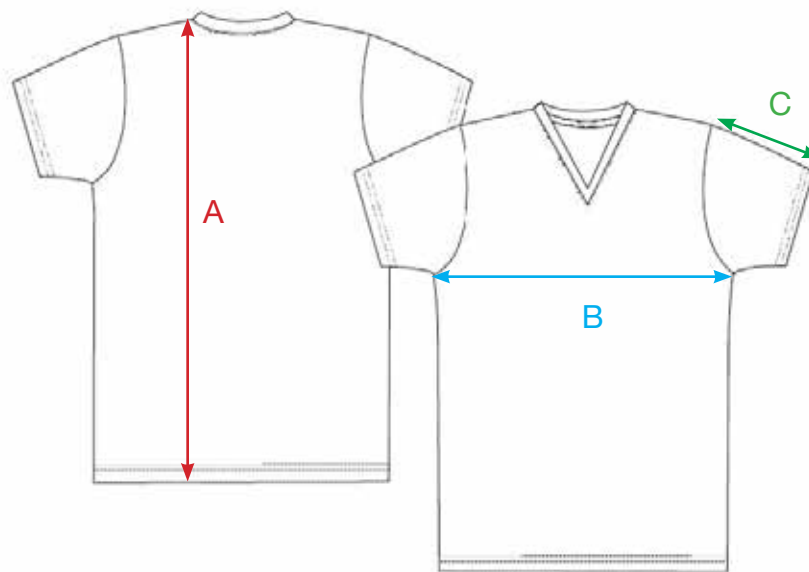

## MEASUREMENT SHEET/SIZE SPEC

### 029035 BASIC-T V-NECK

**CLIQUE**  
REG. TRADEMARK

MEASUREMENT IN CM	XS	S	M	L	XL	XXL	3XL	4XL
A - BODYLENGTH fr HPS	63	66	69	72	75	79	83	87
B - 1/2 CHEST	42	46	50	54	58	64	70	76
C - SLEEVE LENGTH	17	18	19	20	21	22	23	24

Sizing chart is in centimeters and sizing is subject to a market accepted tolerance.  
No rights may be derived from this sizing chart.

**CLIQUE**  
REG. TRADEMARK