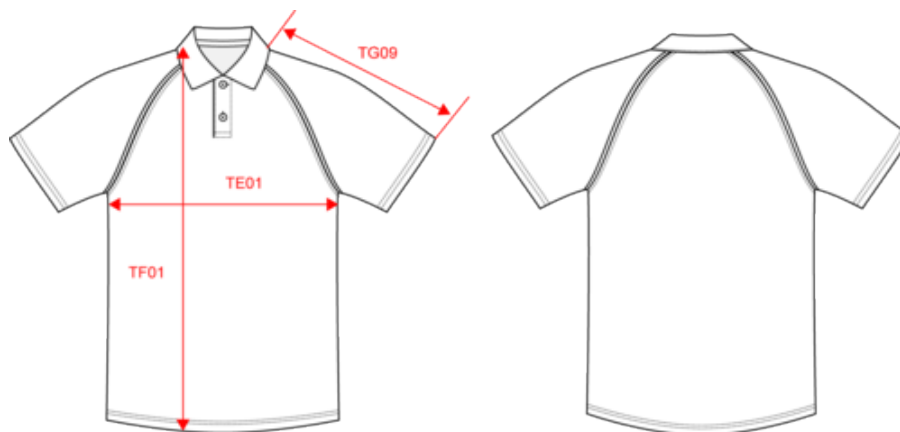

KARIBAN

K226

Baseballpolo

Afmeting

Measurements in cm	S	M	L	XL	XXL	3XL	4XL
TE01 - 1/2 chest width at 1.5cm below armhole	50.00	53.00	56.00	59.00	62.00	65.00	68.00
TF01 - Total height from HSP	70.00	72.00	74.00	76.00	78.00	80.00	82.00
TG09 - Raglan short sleeve length	35.25	36.75	38.25	39.75	41.25	42.75	44.25